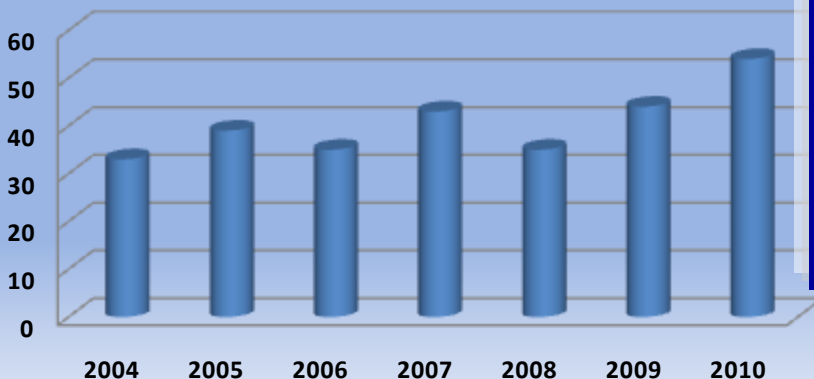

RATCLIFFE COLLEGE

Our aim at Ratcliffe is to continue to improve the current high academic standards as part of an all-round balanced education.

A Level % A*/A/B Grades

A LEVEL

We are very proud of the academic achievements of our students.

GCSE

GCSE % 5+A* to C Grade

'Best ever' GCSE Results in 2010.

GCSE % A*/A Grades

We achieve positive Value Added at A Level and GCSE.