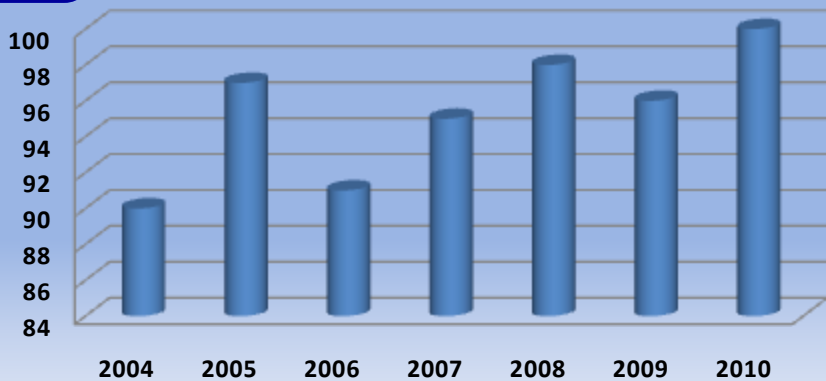

RATCLIFFE COLLEGE

Our aim at Ratcliffe is to continue to improve the current high academic standards as part of an all-round balanced education.

A Level % A*/A/B Grades

A LEVEL

We are very proud of the academic achievements of our students.

GCSE

GCSE % 5+A* to C Grade

'Best ever' GCSE Results in 2010.

GCSE % A*/A Grades

We achieve positive Value Added at A Level and GCSE.