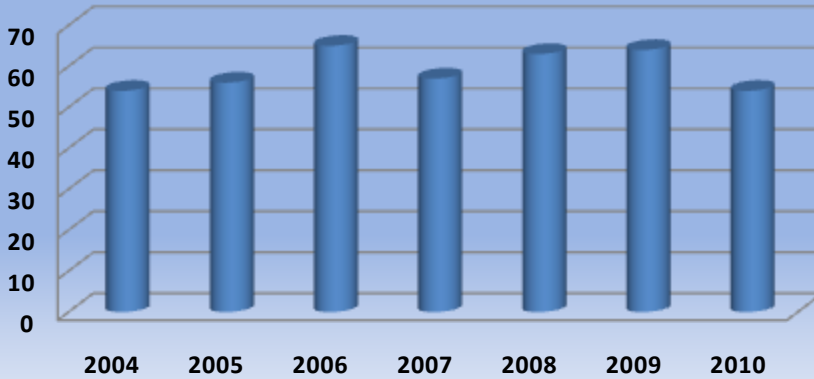

RATCLIFFE COLLEGE

Our aim at Ratcliffe is to continue to improve the current high academic standards as part of an all-round balanced education.

A Level % A*/A/B Grades

A LEVEL

We are very proud of the academic achievements of our students.

GCSE

GCSE % 5+A* to C Grade

'Best ever' GCSE Results in 2010.

GCSE % A*/A Grades

We achieve positive Value Added at A Level and GCSE.